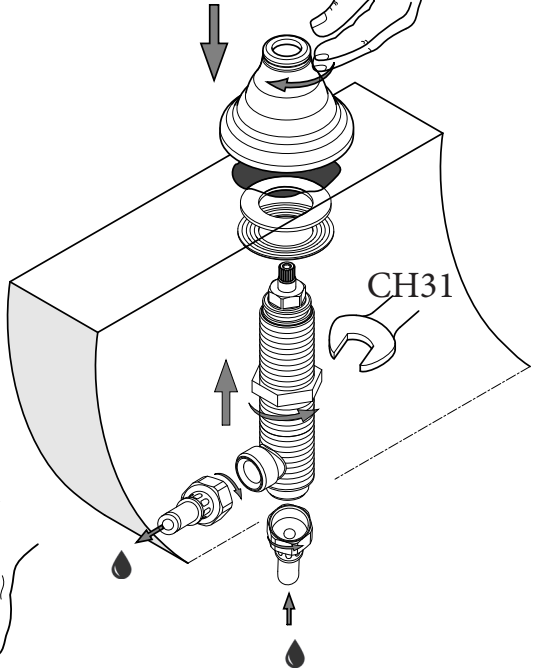

1

Montaggio
Assembly

65°C MAX

MIN - MAX

OK

2
a

FBLV

IRV - VLV

3

CH2,5

CH31

CH31

CALDO
HOT

FREDDO
COLD

4

Collegamenti
Connection