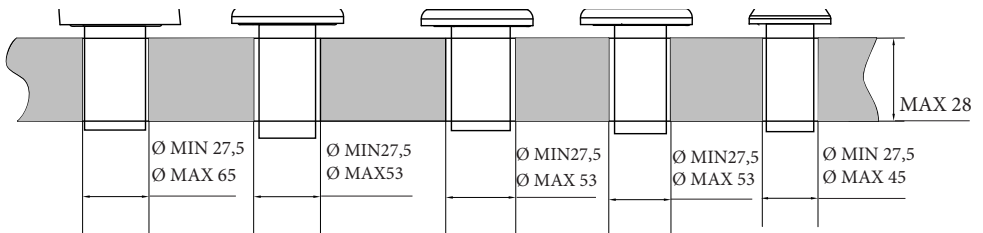

1

Montaggio
Assembly

65°C MAX

MIN - MAX

OK

2
a

FBLV

IRV - VLV

3

CH2,5

CH31

CH31

CALDO
HOT

FREDDO
COLD

4

Collegamenti
Connection