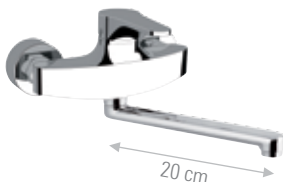

OM609T

Miscelatore lavello a muro con canna girevole.
Wall-mounted single-lever sink mixer with movable spout.

CR FIN A FIN B