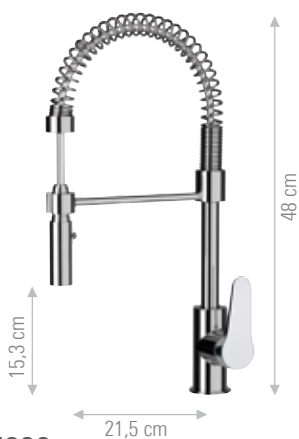

CR FIN A FIN B

OM614TC

Miscelatore lavello monoforo 45° con bocca corta girevole.
Single-lever sink mixer 45° with short movable spout.

CR FIN A FIN B

OM629

Monocomando lavello con canna girevole.
Single-lever sink mixer with swiveling spout.

CR FIN A FIN B

OM609T

Miscelatore lavello a muro con canna girevole.
Wall-mounted single-lever sink mixer with movable spout.

CR FIN A FIN B

OM609S

Miscelatore lavello a muro con bocca ad "S" girevole.
Wall-mounted single-lever sink mixer with "S" movable spout.

CR FIN A FIN B

GOURMET

OM689

Miscelatore lavello monocomando a molla con doccetta estraibile ed orientabile a due funzioni e cartuccia Ø35 mm.
Spring single-lever sink mixer with pull-out and swivelling 2 functions hand shower and Ø35 mm cartridge.