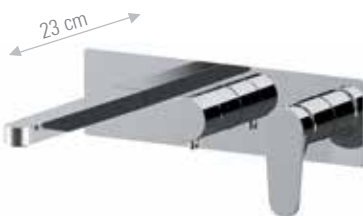

□ □ □ 3 VIE - 3-WAY □ □ □

OM700D3

Set miscelatore a incasso a 3 vie per vasca/doccia su piastra unica rettangolare, include miscelatore monocomando, deviatore a 3 uscite, bocca a muro. Da completare con una seconda e una terza uscita acqua.
3-way built-in mixer set for bathtub/shower on single rectangular plate, including single-lever mixer, 3-way diverter, wall spout. To be completed with second and third water outlets.

CR   FIN A   FIN B