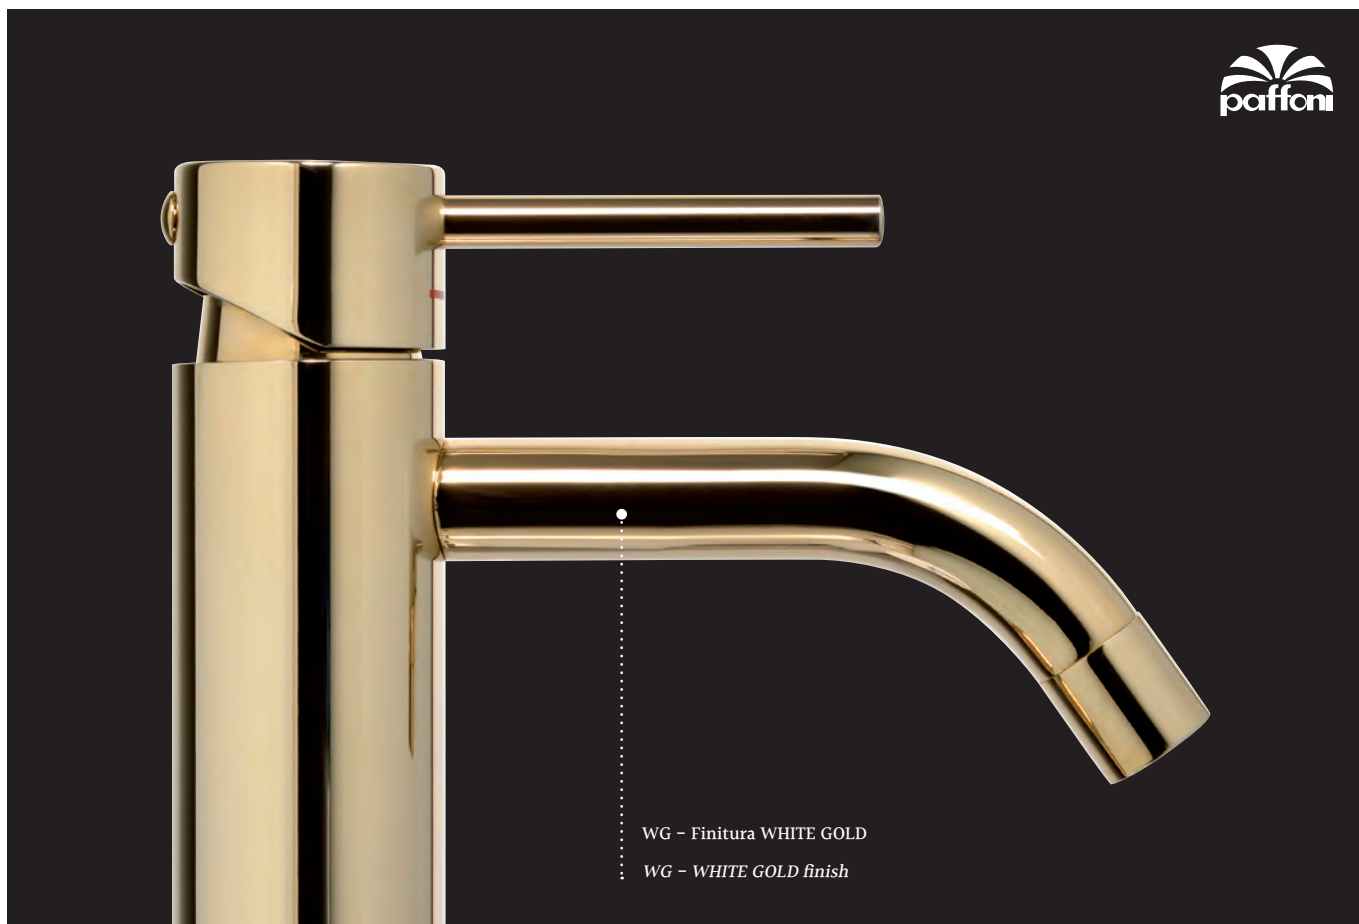

© **LIGX 071ST**

Miscelatore lavabo senza scarico, con **leva cilindro**

Wash basin mixer without pop up waste, with **cylinder handle**

© **LIGX 081ST**

Miscelatore lavabo prolungato senza scarico, con **leva cilindro**

Tall wash basin mixer without pop up waste, with **cylinder handle**

WG - Finitura WHITE GOLD
WG - WHITE GOLD finish

© **LIG 131ST**

Miscelatore bidet senza scarico
Bidet mixer without pop up waste

© **LIG 078ST**

Miscelatore lavabo canna **tonda** orientabile senza scarico
*Wash basin mixer with **round** swivel spout without pop up waste*

© **LIG 011ST**

Miscelatore incasso doccia/Piastra Ø 110 mm
 Concealed shower mixer/Wall plate Ø 110 mm