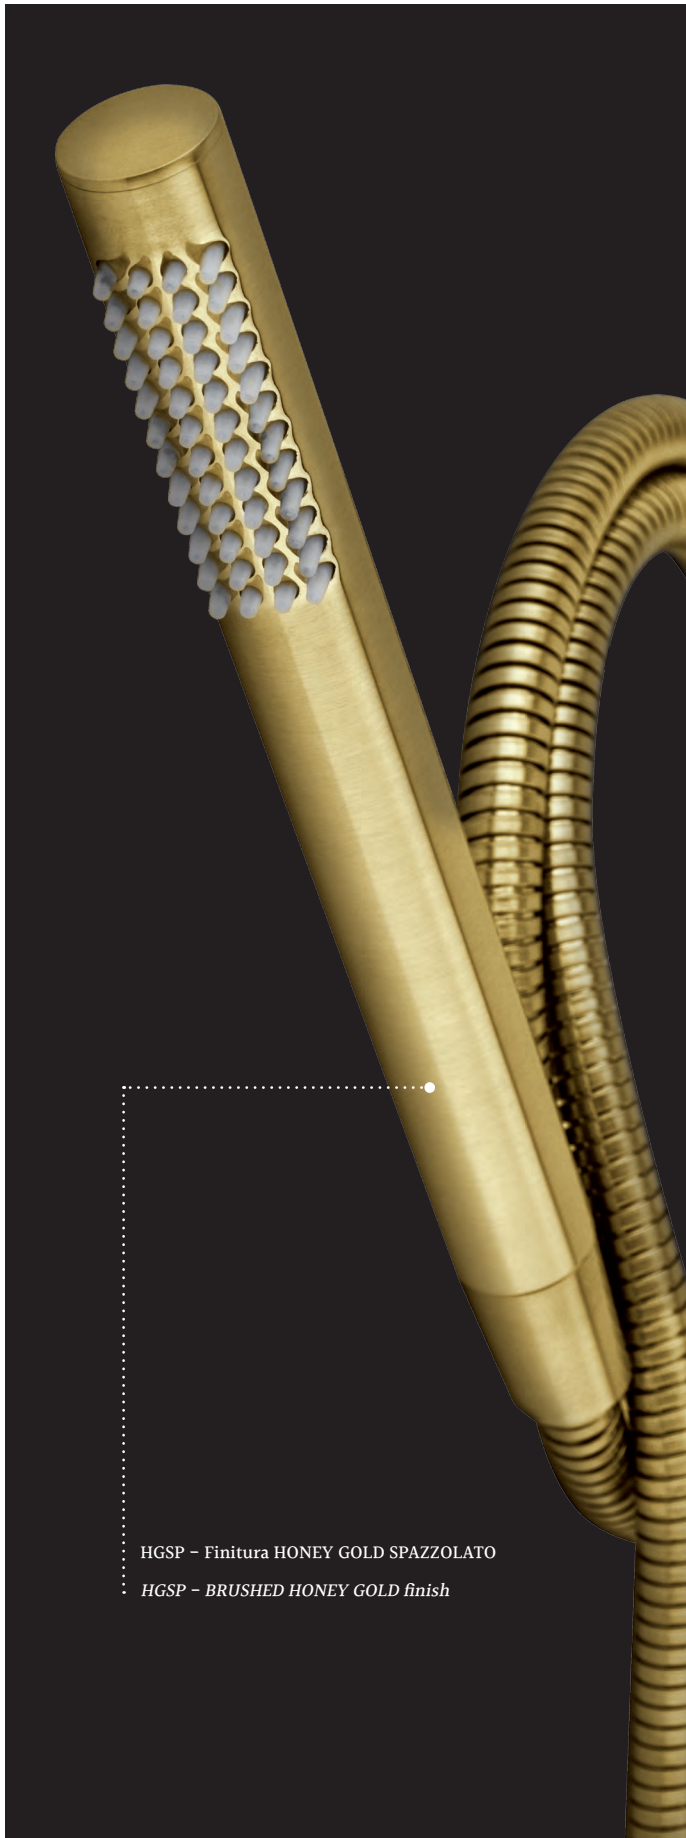

Concealed two-hole basin mixer with wall spout 175 mm / 245 mm

HG - Finitura HONEY GOLD

HG - HONEY GOLD finish

© LIG 032ST

Miscelatore vasca a pavimento (da abbinare con LIG030)
 Free-standing bath/shower mixer (to be completed with LIG030)