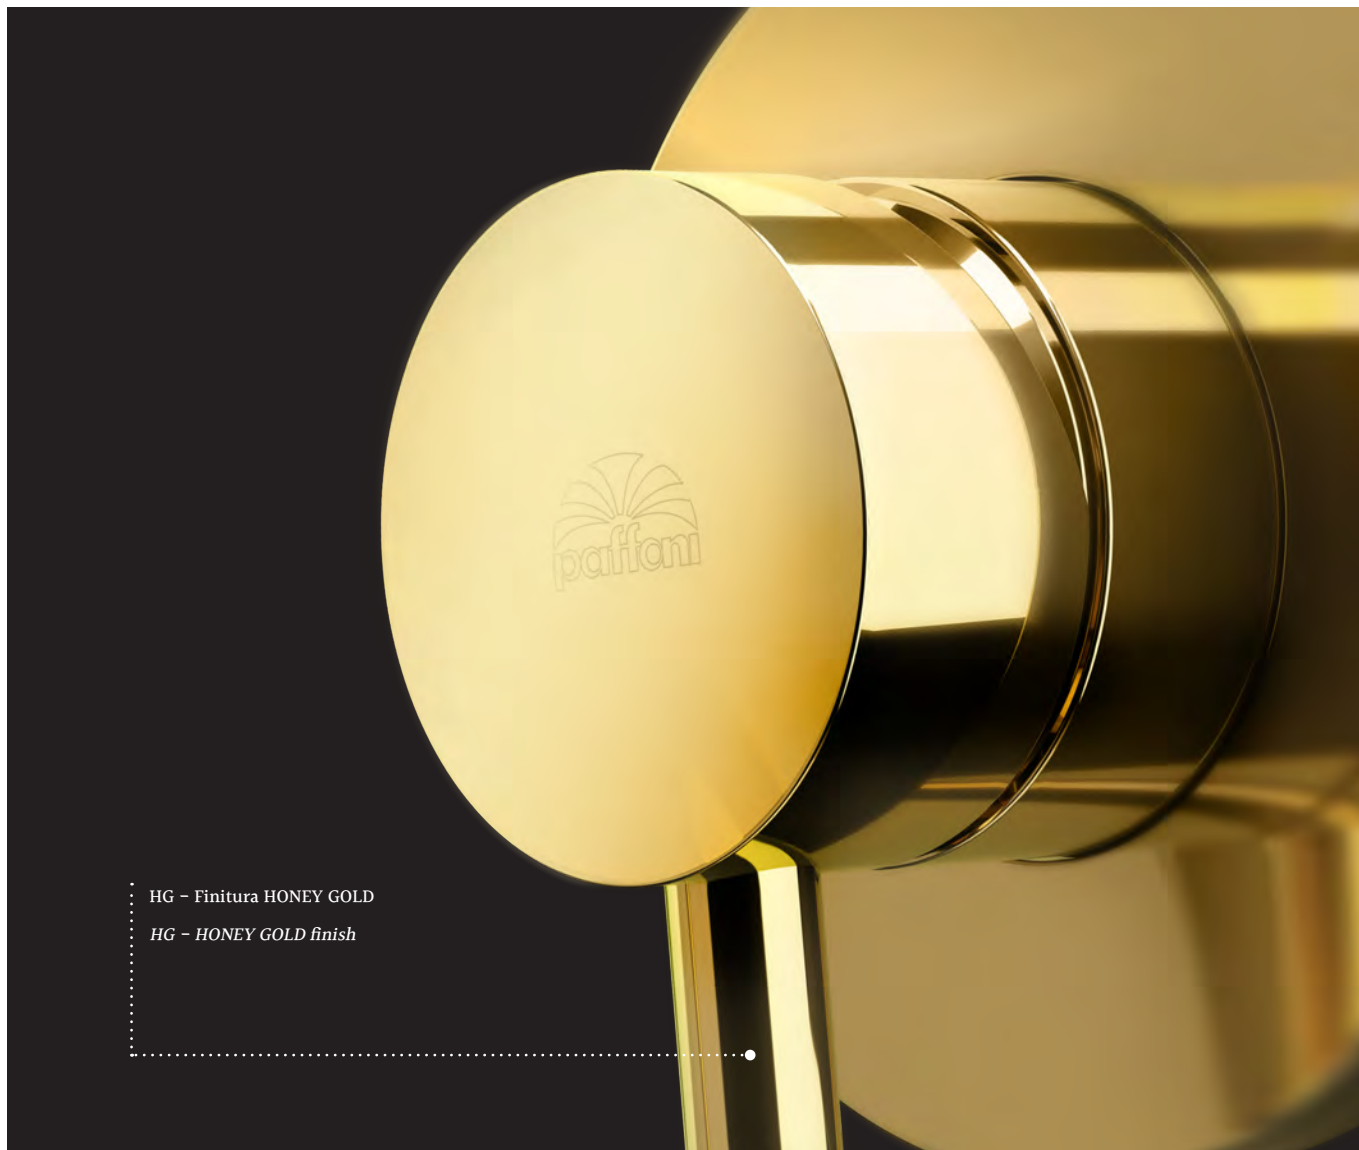

Concealed two-hole basin mixer with wall spout 175 mm / 245 mm

HG - Finitura HONEY GOLD

HG - HONEY GOLD finish

© LIG 032ST

Miscelatore vasca a pavimento (da abbinare con LIG030)
 Free-standing bath/shower mixer (to be completed with LIG030)