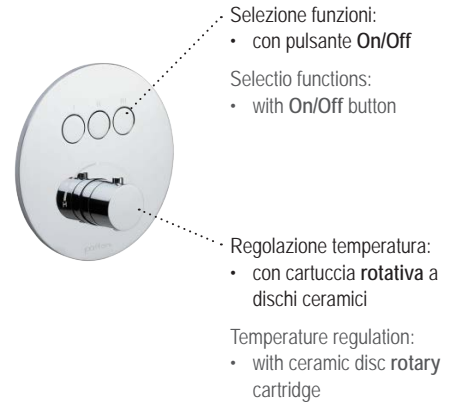

paffoni

COLLEZIONE MISCELATORI COMPACT COMPACT MIXERS COLLECTION

TONDO
ROUND

QUADRO
SQUARE

CPM 013..
Miscelatore compact:
• 1 funzione

Compact mixer:
• 1 function

CPM 513..
Miscelatore compact:
• 1 funzione

Compact mixer:
• 1 function