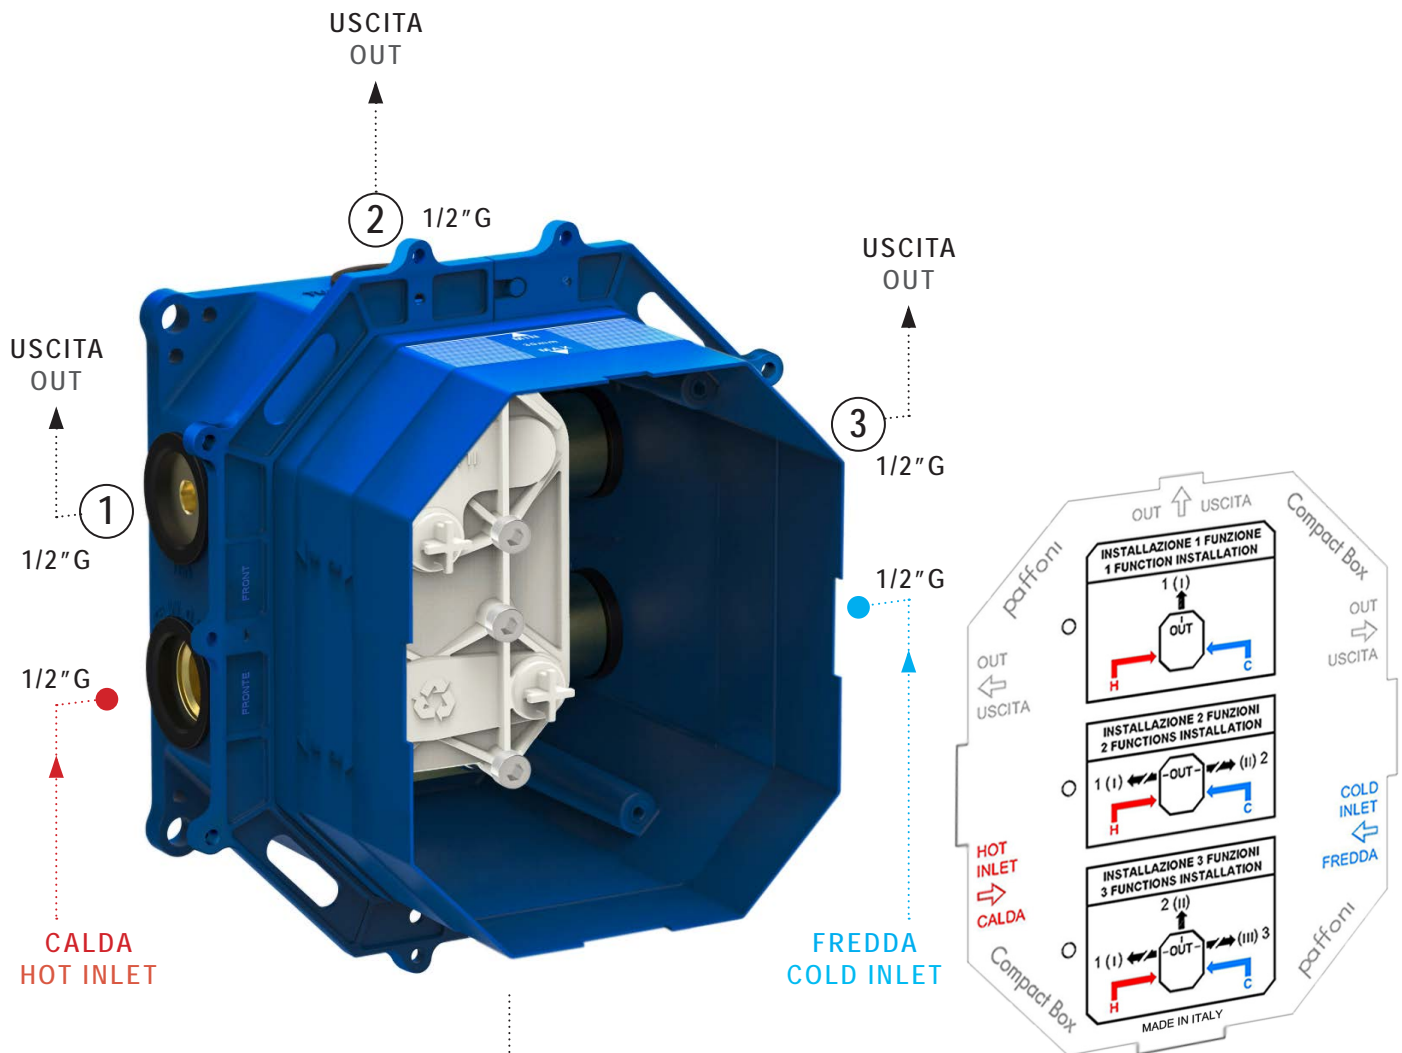

### BASE PER COMPACT BOX BASE FOR COMPACT BOX

- Set incasso universale per miscelatori e termostatici compact
- 1, 2 o 3 uscite
- Attacchi da 1/2" G
- Universal concealed set for compact mixers and thermostatic mixers
- 1, 2 or 3 outlets
- 1/2" G connections